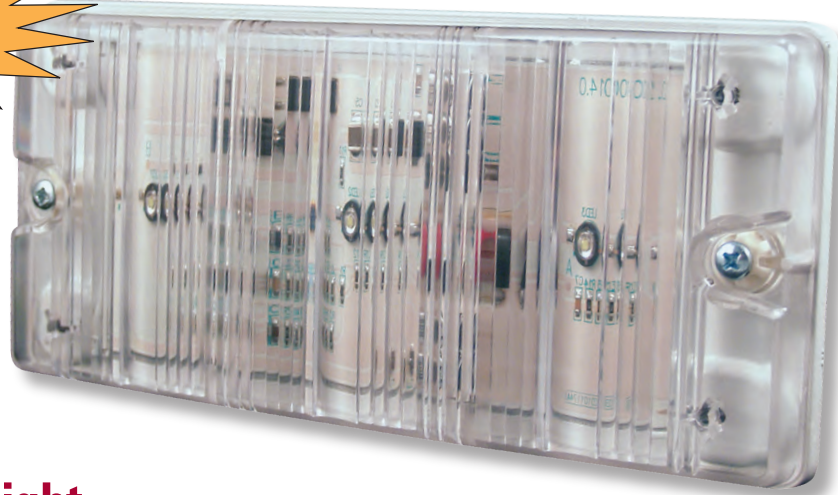

SOUNDOFF- BUS DOME LIGHT

LED Bus Dome Light Surface Mount Light

Clear Lens/ White LEDs - #ECVDMLTST

w/ Snap-in Mounting Brackets

Clear Lens/ White LEDs - #ECVDMLTSTBRK

Snap-in Mounting Brackets