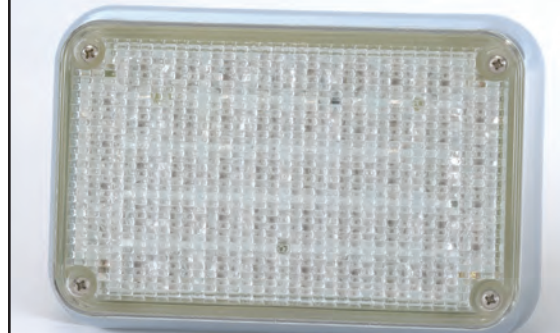

### Rear Turn

- Red Lens/Red LEDs - #ECV461TPR
- Clear Lens/Red LEDs - #ECV461TPRC
- Yellow Lens/Amber LEDs - #ECV461TPY
- Clear Lens/Amber LEDs - #ECV461TPYC

### Front Park/Turn

- Yellow Lens/Yellow LEDs - #ECV461FTPY
- Clear Lens/Yellow LEDs - #ECV461FTPYC

## Backup Light for Dual Light Applications

- Clear Lens/White LEDs - #ECV461B2WØ
- (light only, no housing)

Light only (no grommet or dress ring)

Clear Lens Light

w/ Chrome Housing

w/ Black Dress Housing (order separately)