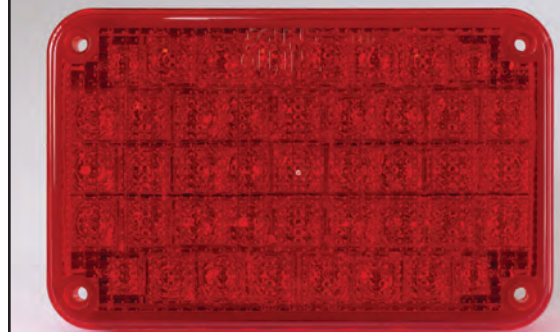

### Stop/Tail/Turn

- Red Lens/Red LEDs - #ECV461STTP
- Clear Lens/Red LEDs - #ECV461STTPC

### Rear Turn

- Red Lens/Red LEDs - #ECV461TPR
- Clear Lens/Red LEDs - #ECV461TPRC
- Yellow Lens/Amber LEDs - #ECV461TPY
- Clear Lens/Amber LEDs - #ECV461TPYC

### Front Park/Turn

- Yellow Lens/Yellow LEDs - #ECV461FTPY
- Clear Lens/Yellow LEDs - #ECV461FTPYC

## Backup Light for Dual Light Applications

- Clear Lens/White LEDs - #ECV461B2WØ
- (light only, no housing)

Light only (no grommet or dress ring)

Clear Lens Light

w/ Chrome Housing

w/ Black Dress Housing (order separately)