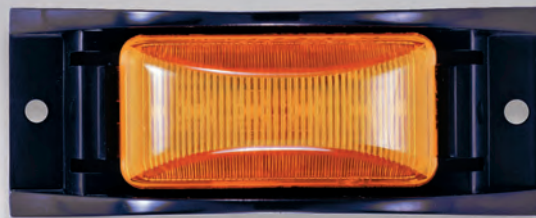

SOUNDOFF- 150 SERIES

150 Series LED Marker

Light only

- Red Lens/Red LEDs - #ECVML151R
- Yellow Lens/Yellow LEDs - #ECVML151Y
- Clear Lens/Red LEDs - #ECVML151RC
- Clear Lens/Yellow LEDs - #ECVML151YC
- Clear Lens/White LEDs - #ECVML151W

w/ Chrome Mounting Base

- Red Lens/Red LEDs - #ECVML152R
- Yellow Lens/Yellow LEDs - #ECVML152Y
- Clear Lens/Red LEDs - #ECVML152RC
- Clear Lens/Yellow LEDs - #ECVML152YC
- Clear Lens/White LEDs - #ECVML152W

w/ Black Mounting Guard

- Red Lens/Red LEDs - #ECVML153R
- Yellow Lens/Yellow LEDs - #ECVML153Y

w/ Chrome Mounting Guard

- Red Lens/Red LEDs - #ECVML154R
- Yellow Lens/Yellow LEDs - #ECVML154Y

ECVML151Y and ECVML151R

ECVML152(x)C w/ Chrome Mounting Base

ECVML153Y w/ Black Mounting Guard

ECVML154(x)C w/ Chrome Mounting Guard