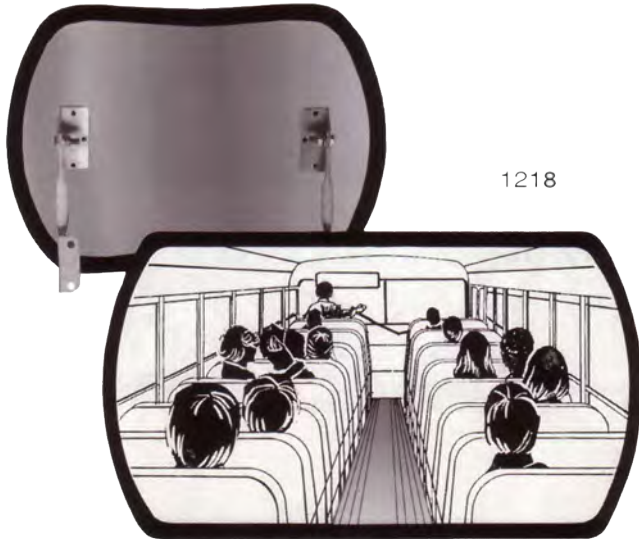

ROSCO PRODUCTS

Big Brother™

CONVEX INTERIOR MIRRORS

- MOUNTS IN REAR OF BUS.
- PROVIDES DRIVER WITH A REAR VIEW OF PASSENGER COMPARTMENT.
- HELPS PREVENT VANDALISM AND MISCHIEF.

Part	Description
1218	12" x 18" Acrylic Convex Mirror. Heavy Rubber Rim with Special Heavy-Duty Mounting Brackets
1824	18" x 24" Acrylic Convex Mirror Heavy Rubber Rim with Special Heavy-Duty Mounting Brackets