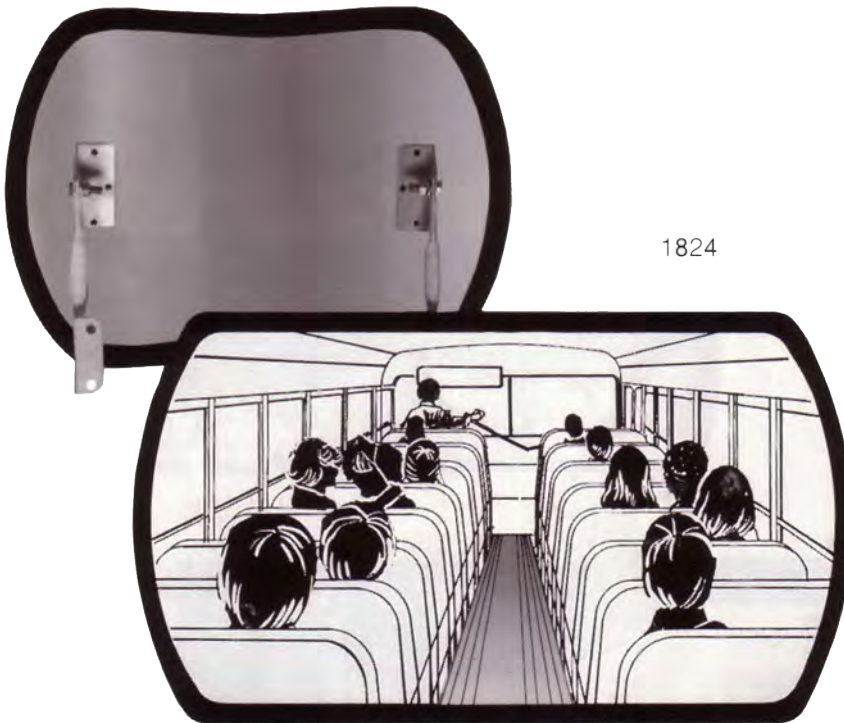

ROSCO PRODUCTS

Big Brother™

CONVEX INTERIOR MIRRORS

- MOUNTS IN REAR OF BUS.
- PROVIDES DRIVER WITH A REAR VIEW OF PASSENGER COMPARTMENT.
- HELPS PREVENT VANDALISM AND MISCHIEF.

Part	Description
1218	12" x 18" Acrylic Convex Mirror. Heavy Rubber Rim with Special Heavy-Duty Mounting Brackets
1824	18" x 24" Acrylic Convex Mirror Heavy Rubber Rim with Special Heavy-Duty Mounting Brackets