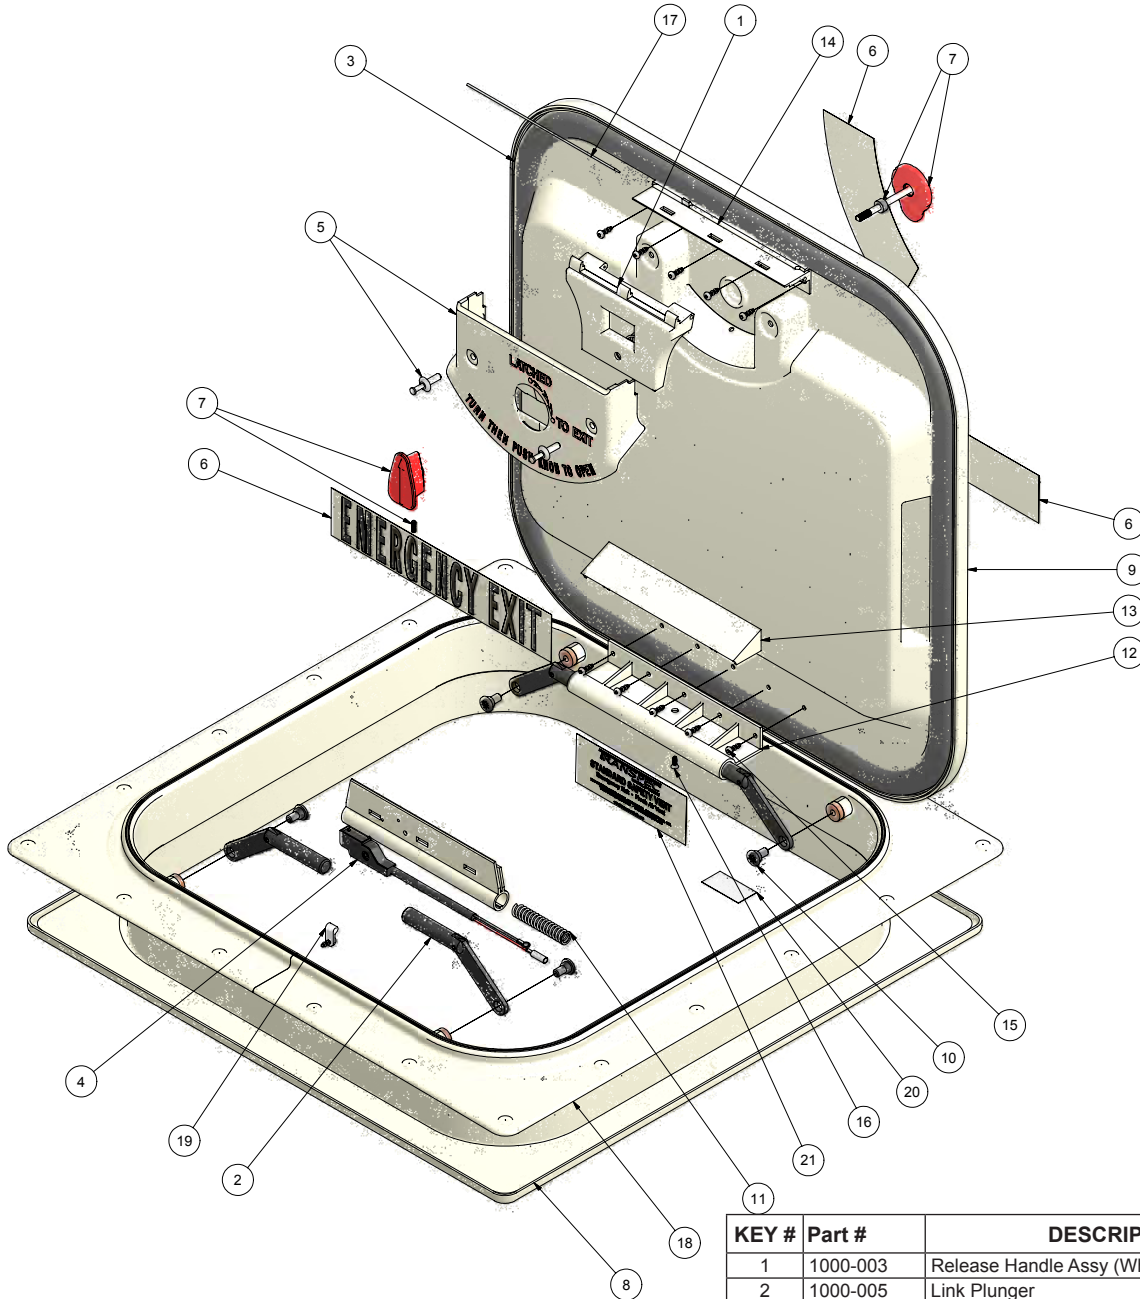

ROOF HATCH

MODEL 1975-028-1111

KEY #	Part #	DESCRIPTION	Lid Only	QTY
1	1000-003	Release Handle Assy (White)	X	1
2	1000-005	Link Plunger	X	4
3	1000-017	Gasket Kit - Standard	X	1
4	1000-018	Release Hinge with Alarm Switch	X	1
5	1975-015	Release Hinge Shield W/Rivets (White)	X	1
6	1976-006	Decal Kit - (OSR)	X	1
7	1976-014	Release Knob Assy	X	1
8	2220-28-001	#28 Trim Ring		1
9	1975	SS II Cover W/OSR (White)	X	1
10	2030	Bolt 5/16"-18 Special Shoulder		4
11	2040	Spring Coil Plunger Vent	X	4
12	2050	Fixed Hinge (White)	X	1
13	2055	Hinge Cover (White)	X	1
14	2070	Handle Base (White)	X	1
15	2100	Special Torx Hi/Lo Screw S/S	X (10)	11
16	2105	Screw #8 x 1/2 S/S PH Flat Head	X	1
17	2140	Pin Hinge Stainless Steel	X	1
18	2247	Mounting Frame #28 Low Profile (White) (PP)		1
19	2300	Nylon Tube Clamp		1
20	2660	Front of Vehicle Decal		1
21	2688	Decal Standard Safety Vent		1

ROOF HATCH

MODEL 9245-0200 PROLO

KEY #	Part #	DESCRIPTION
1	9319	Lid Assy (Assy incl. items a thru e)
a	9321-5	O-ring - Rubber
b	8810	Inside Handle Assy
c	9318	O-ring
d	8798	Screw w/Loctite Seal
e	8812	Cam, Handle Shaft (Black)
2	8581	Outside Handle Assy (Black)
3	9320	Trim Ring Assy
4	9332	Outside Gasket
5	9327	Spring Assist Plate w/Switch Assy
6	8846	Screw Mounting
7	8905	Washer (2 required)
8	8515	Steel Sleeve (2 required)