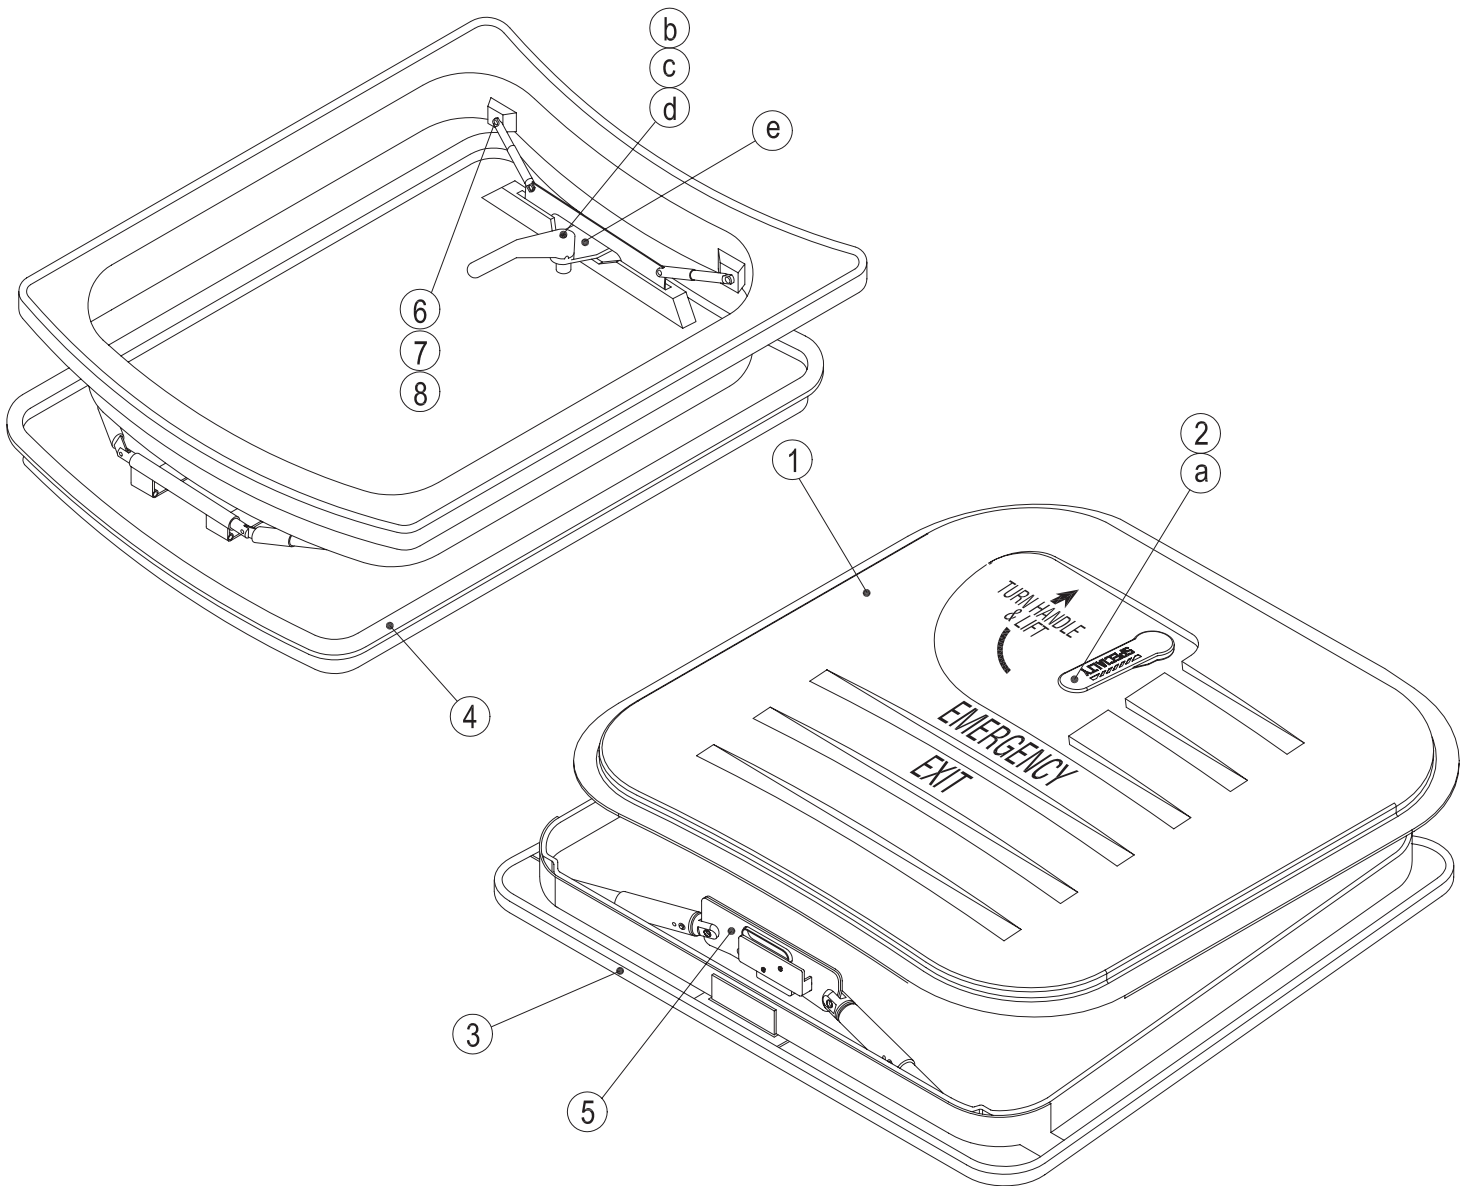

ROOF HATCH

MODEL 1975-028-1111

KEY #	Part #	DESCRIPTION	Lid Only	QTY
1	1000-003	Release Handle Assy (White)	X	1
2	1000-005	Link Plunger	X	4
3	1000-017	Gasket Kit - Standard	X	1
4	1000-018	Release Hinge with Alarm Switch	X	1
5	1975-015	Release Hinge Shield W/Rivets (White)	X	1
6	1976-006	Decal Kit - (OSR)	X	1
7	1976-014	Release Knob Assy	X	1
8	2220-28-001	#28 Trim Ring		1
9	1975	SS II Cover W/OSR (White)	X	1
10	2030	Bolt 5/16"-18 Special Shoulder		4
11	2040	Spring Coil Plunger Vent	X	4
12	2050	Fixed Hinge (White)	X	1
13	2055	Hinge Cover (White)	X	1
14	2070	Handle Base (White)	X	1
15	2100	Special Torx Hi/Lo Screw S/S	X (10)	11
16	2105	Screw #8 x 1/2 S/S PH Flat Head	X	1
17	2140	Pin Hinge Stainless Steel	X	1
18	2247	Mounting Frame #28 Low Profile (White) (PP)		1
19	2300	Nylon Tube Clamp		1
20	2660	Front of Vehicle Decal		1
21	2688	Decal Standard Safety Vent		1

ROOF HATCH

MODEL 9245-0200 PROLO

KEY #	Part #	DESCRIPTION
1	9319	Lid Assy (Assy incl. items a thru e)
a	9321-5	O-ring - Rubber
b	8810	Inside Handle Assy
c	9318	O-ring
d	8798	Screw w/Loctite Seal
e	8812	Cam, Handle Shaft (Black)
2	8581	Outside Handle Assy (Black)
3	9320	Trim Ring Assy
4	9332	Outside Gasket
5	9327	Spring Assist Plate w/Switch Assy
6	8846	Screw Mounting
7	8905	Washer (2 required)
8	8515	Steel Sleeve (2 required)