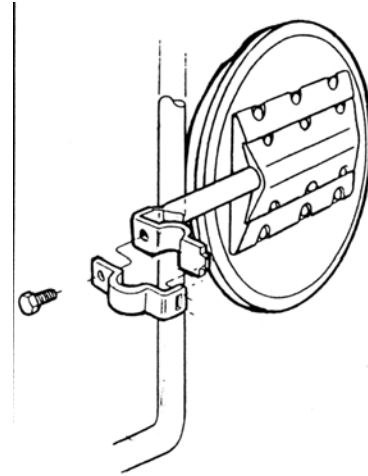

## JR. DOLLY MIRROR ASSEMBLIES

JR DOLLY MIRROR KIT ASSEMBLIES	
59-300	Mirror Head Only Unheated
59-301	Mirror Head Only Heated
59-302	3/4" Tubing Unheated w/Cats Paw Mount
59-303	3/4" Tubing Heated w/Cats Paw Mount
59-304	1" Tubing S/S Unheated w/Cats Paw Mount
59-305	1" Tubing S/S Heated w/Cats Paw Mount
59-306	3/4" Tubing S/S Unheated w/Cats Paw Mount
59-307	1" Tubing / Cats Black Unheated w/Cats Paw Mount
59-308	1" Tubing Heated w/Cats Paw Mount
59-309	3/4" Tubing S/S Heated w/Cats Paw Mount

INTERIOR SAFETY MIRROR ASSEMBLIES	
62-710	7" X 10" Safety Convex Glass w/Cats Paw Mount
62-716	7" x 16" Safety Glass w/Cats Paw Mount
62-1010	10" x 10" Safety Convex Glass w/ Cats Paw Mount
62-2004	6" x 16" Safety Glass
62-3004	6" x 30" Safety Glass
62-3007	8" x 30" Non - Glare Glass
62-3008	8" x 30" Safety Glass
62-3010	10" x 30" Safety Glass