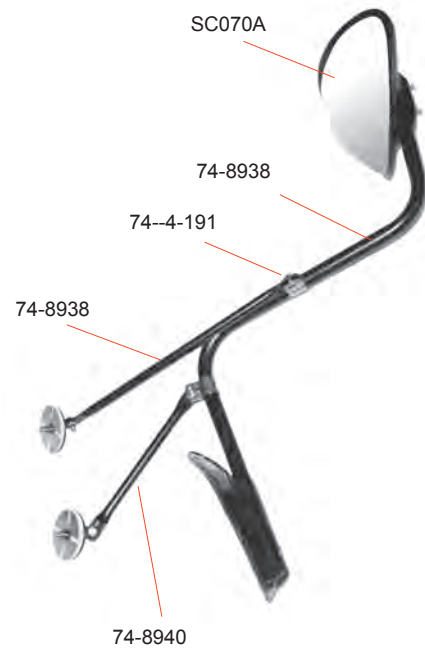

#### Base & Arm Assemblies

PART #	DESCRIPTION:	UNIT:
170-070RBA	1" Freightliner, Black, RH Base & Arm only	Each
170-070LBA	1" Freightliner, Black, LH Base & Arm only	Each
170-090RBA	1" Freightliner Stainless Steel, RH Base & Arm only	Each
170-090LBA	1" Freightliner Stainless Steel, LH Base & Arm only	Each

#### Mani Arm only and Brace Arms

PART #	DESCRIPTION:	UNIT:
74-8938	1" Freightliner, Black, Main Arm, Fits RH & LH sides	Each
74-8938SS	1" Freightliner, Stainless Steel, Main Arm, Fits RH & LH sides	Each
74-8939	18" Freightliner Black Brace Arm (5/8" Tubing)	Each
74-8939SS	18" Freightliner, Stainless Steel Brace Arm (5/8" Tubing)	Each
74-8940	11.5" Freightliner Black Brace Arm (5/8" Tubing)	Each
74-8940SS	11.5" Freightliner Stainless Steel Brace Arm (5/8" Tubing)	Each

#### Mirror Head Replacement Parts

PART #	DESCRIPTION"	UNITS:
SC070A	Non-Heated Mirror Head	Each
SC080A	Heated Mirror Head	Each
10-600	Heater Pad w/ Wire	Each

PART #	DESCRIPTION:	Cost:
74-34100	1" Stainless Steel Loop	
74-57	5/16-18X3/4" Stainless Steel Bolt	
74-191	5/16-18 Stainless Steel Flange Nut	
74-BELL	Bell Mount Includes: Bolt, L-foot, Back-up Plates, Gaskets	
74-1032	Well Nuts	
74-596R-1	Black RH Cast Freightliner Base w/Cap and Screws	
74-596L-1	Black LH Cast Freightliner Base w/Cap and Screws	