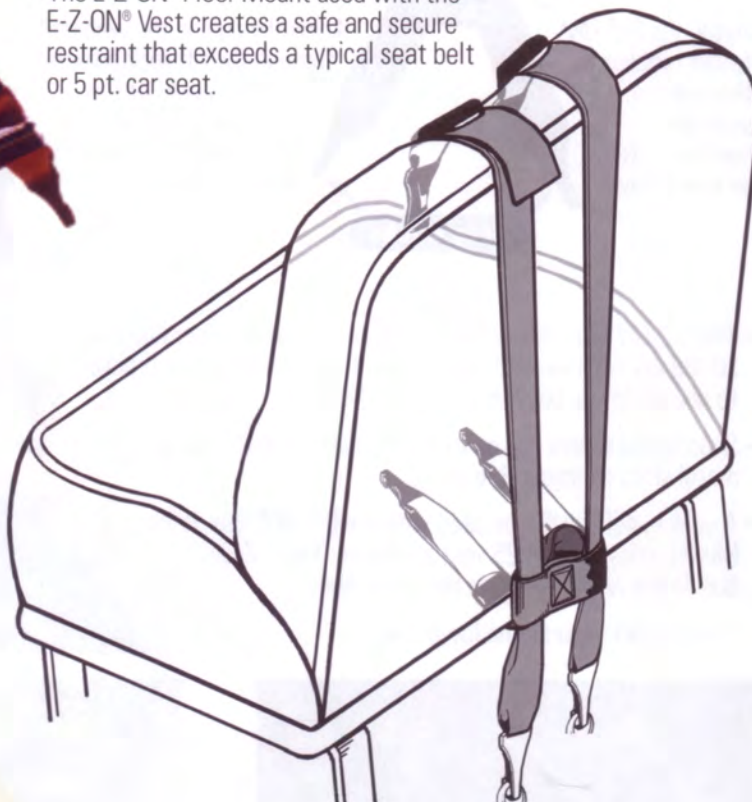

EZ-ON PRODUCTS

E-Z-ON® Floor Mount for School Buses

lift up on tilt-lock
to adjust tether

7/16" bolt
2" washer
tether bracket (swivel)
nut
2 sets come with the
E-Z-ON® Floor Mount

The E-Z-On® Vest Must Be Used

- This E-Z-ON® Floor Mount is the perfect design that safely restrains children with the E-Z-ON® Vest in school buses.
- The E-Z-ON® Floor Mount should be used for passengers with emotional or behavioral disorders who need additional restraint.
- Children who unbuckle their car seats or seat belts can endanger themselves and distract the bus driver.
- The E-Z-ON® Floor Mount used with the E-Z-ON® Vest creates a safe and secure restraint that exceeds a typical seat belt or 5 pt. car seat.

This product must be used on school bus seats that let the snap hook pass through the seat and attach to the passenger.

Hardware kit included. E-Z-ON® Floor Mount secures passengers 20-168 lbs. safely without the need of a vehicle seat belt.

Use only with
E-Z-ON® Vests.

Slim tilt-locks makes
adjustments easy for all
connecting straps.